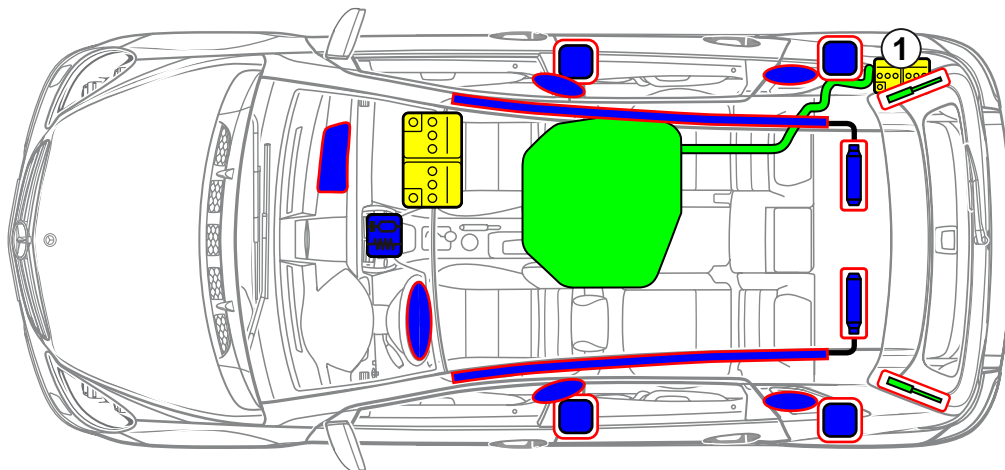

Mercedes-Benz

B-Class
Tourer model 245
2005 - 2011

1 Additional battery in BlueEFFICIENCY models

Airbag

Gas generator

Seat belt tensioner

Restraint systems control unit

Gas-filled strut