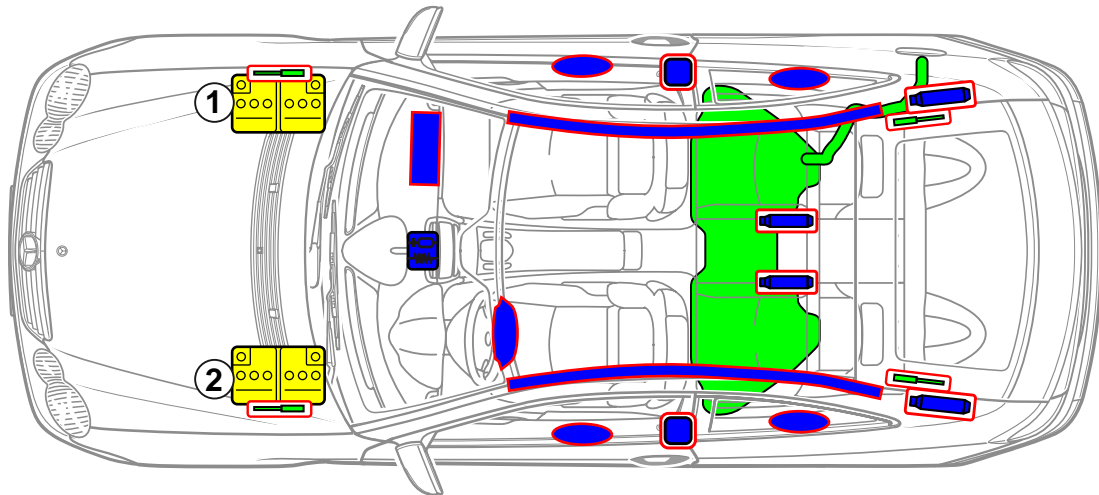

Mercedes-Benz

C-Class  
sports coupé model 203  
2000 - 2008

- 1 Left-hand drive
- 2 Right-hand drive

Airbag

Gas generator

Seat belt tensioner

Restraint systems control unit

Gas-filled strut