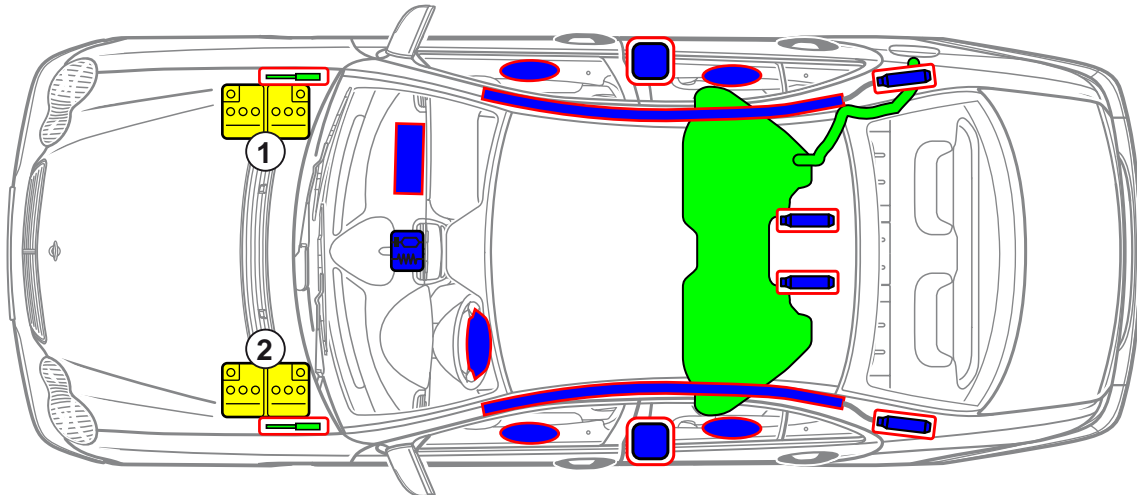

Mercedes-Benz

C-Class
Sedan model 203
2000 - 2007

- 1 Left-hand drive
- 2 Right-hand drive

Airbag

Gas generator

Seat belt tensioner

Restraint systems control unit

Gas-filled strut