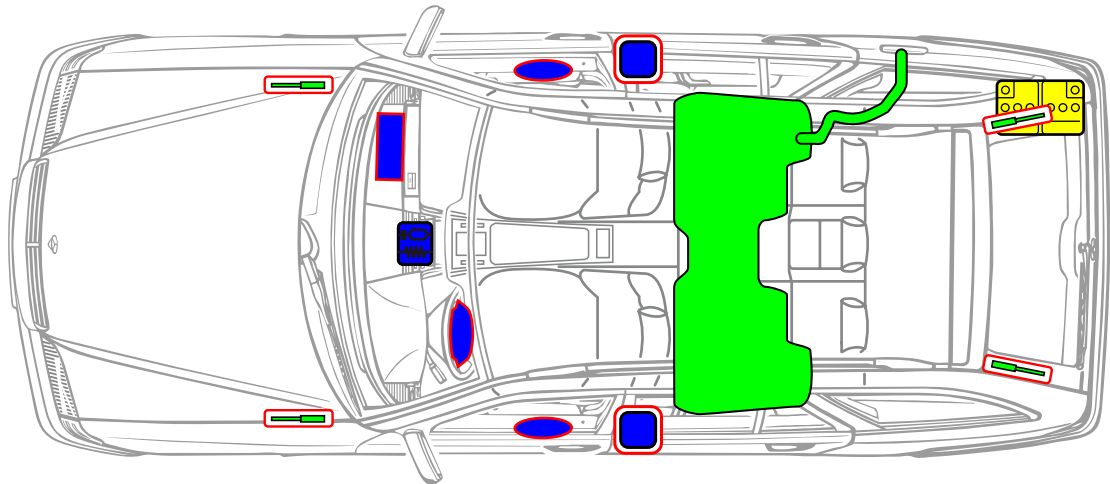

Mercedes-Benz

C-Class
wagon model 202
1996 - 2001

Airbag

Seat belt tensioner

Restraint systems control unit

Gas-filled strut

Fuel tank

Battery