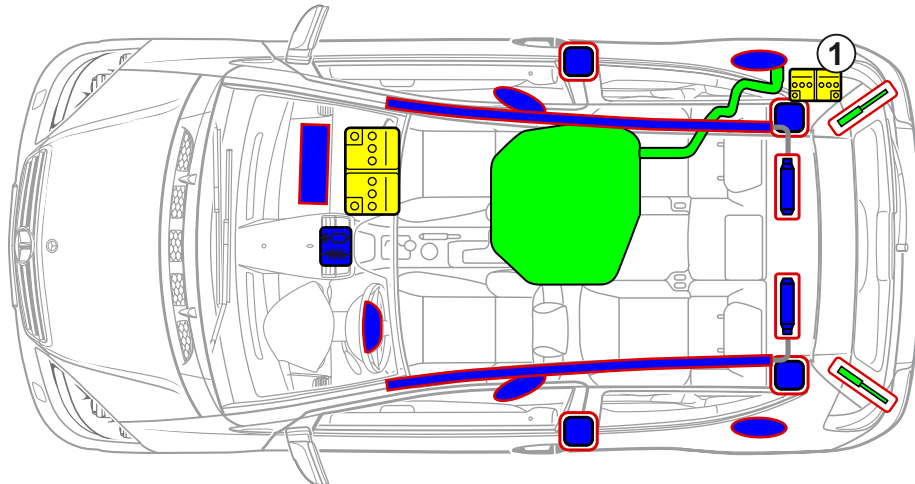

Mercedes-Benz

A-Class
Coupé model 169
2004 - 2012

1 Additional battery in BlueEFFICIENCY models

Airbag

Gas generator

Seat belt tensioner

Restraint systems control unit

Gas-filled strut