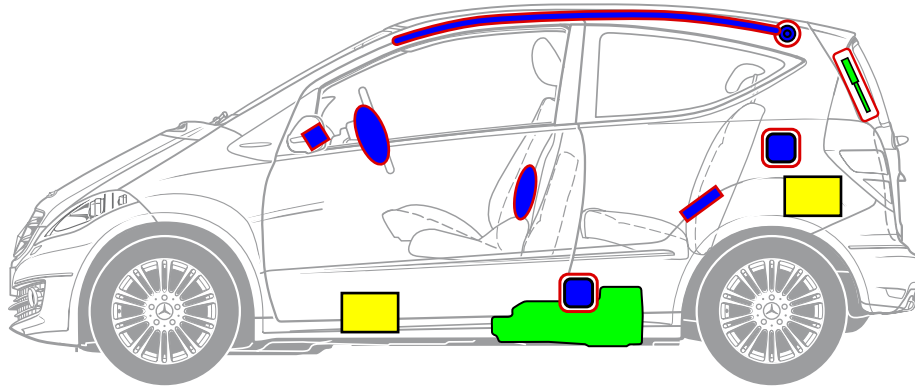

Mercedes-Benz

A-Class
Coupé model 169
2004 - 2012

1 Additional battery in BlueEFFICIENCY models

Airbag

Gas generator

Seat belt tensioner

Restraint systems control unit

Gas-filled strut